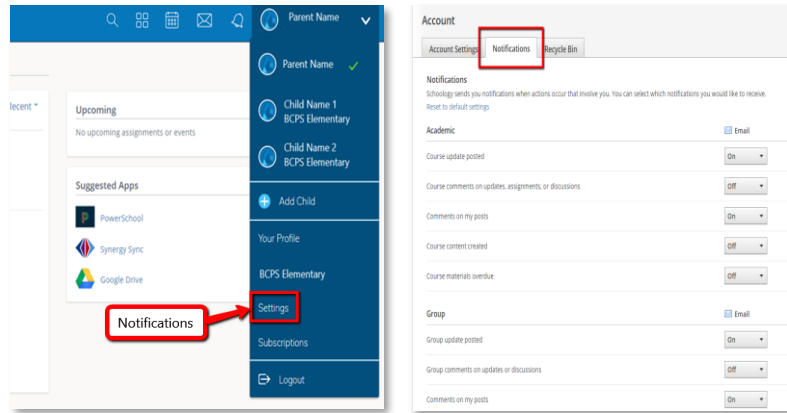

Setting Up Notifications

Click **Settings** from the drop-down menu in the upper right-hand corner. From the account settings area, click the **Notifications** tab to customize your notification settings.