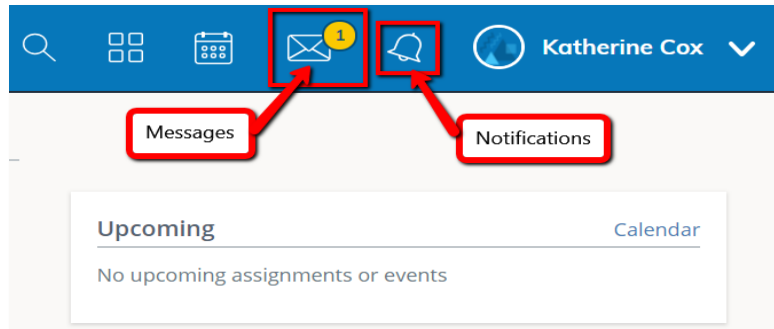

Setting Up Notifications

Click **Settings** from the drop-down menu in the upper right-hand corner. From the account settings area, click the **Notifications** tab to customize your notification settings.

Search & Calendar

Search allows you to find courses, groups, and people in Schoology.

Calendar displays events from your courses, groups, and organizations.

Messages & Notifications

Messages allow you to communicate with other BCPS Schoology users.

Notifications appear any time someone sends you a message, wants to connect, or does something that pertains to your courses or groups (depending on your settings).

Courses, Groups, and Resources

Courses display courses in which you are personally enrolled.